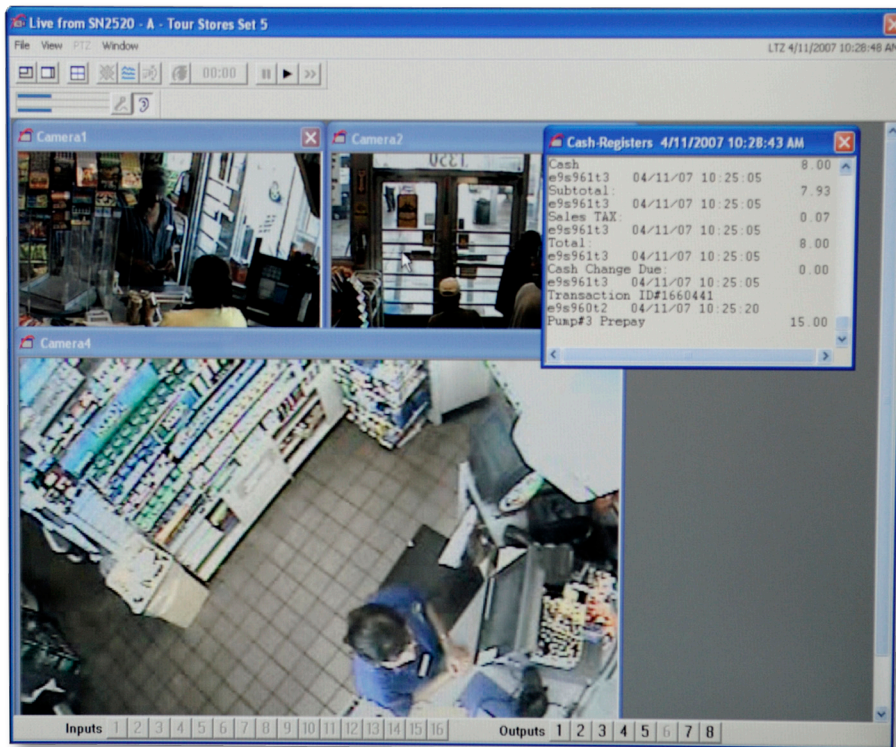

PROFITWATCH: VIDEO SURVEILLANCE SYSTEMS

Remote Video Tours

Uses a digital video transmission unit for remote guard tour services, saving you money.

Transaction Verification Interface

Automatically records cash register transactions to prevent internal loss and shrinkage control. We design the system so that video cameras are strategically located to view all cash register activity. Video recording can be initiated by certain types of register transactions—everything from cash refunds to credit card entries into a register keypad. As the transaction occurs, the system combines the data stream and video from the cash register camera. The data and video are logged to hard drive for retrieval, identification, evaluation, and investigation.